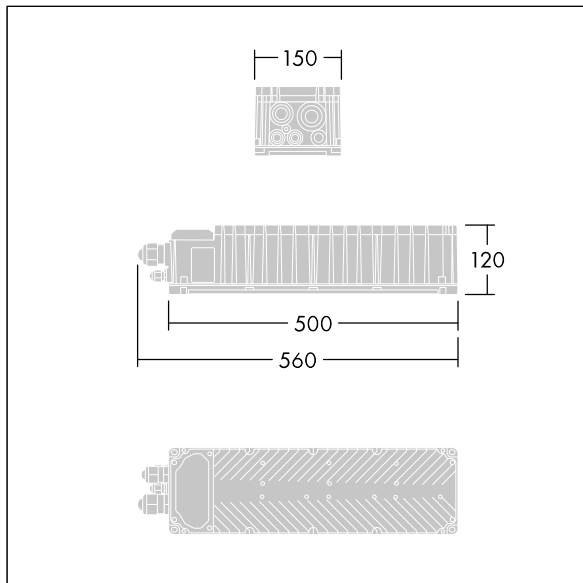

## Altis Gen5

Class I, DALI 2 programmable gearbox, with 3 independent output channels and IP66 enclosure, for TV broadcasting applications. Suitable for dedicated 432 / 456 / 480 / 504 LED Altis floodlight, to be installed remotely up to 200m from the floodlight. Nominal input voltage: 200-440, output current 1400mA with DALI 2 configurable single-channel, IEEE 1789 flicker recommended practice compliant suitable for super slow motion camera filming, surge level 10kV for both common mode and differential.

Connection from mains via terminal blocks. Mains supply must be fused according to local safety regulations.

Weight: 6.2 kg.

TLG\_ALT5\_F\_GB\_1700.jpg

TLG\_ALT5\_M\_GB.wmf