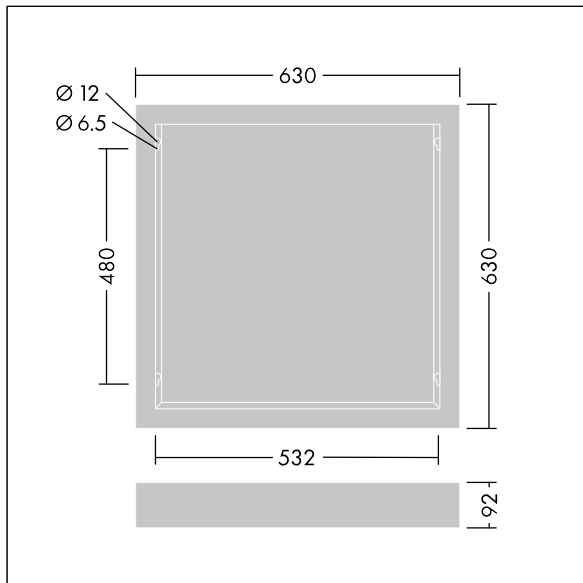

TLG_BET3_M_SKIT625.wmf