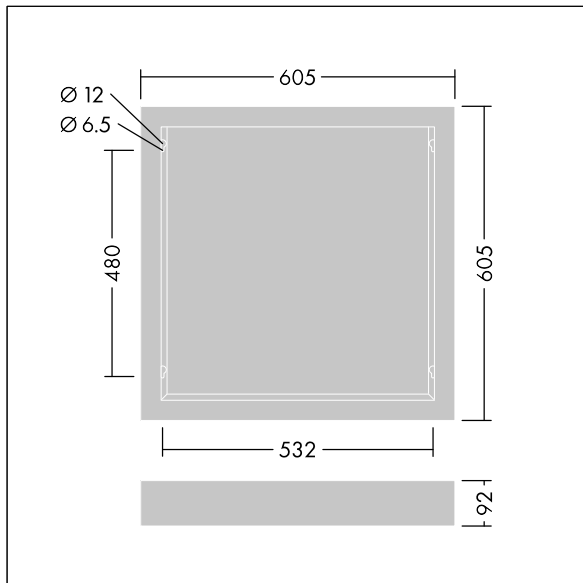

TLG_BET3_M_SKIT600.wmf