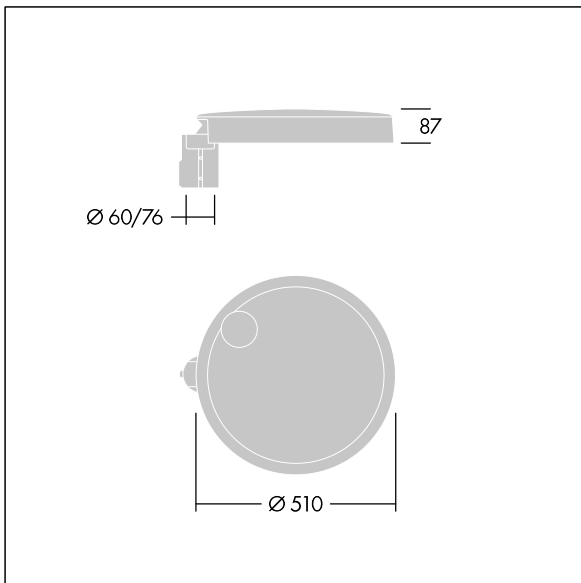

# Carat

96635169 CT L 60L70-730 NR CL1 T76F ANT

THORN

## Carat

An elegant urban lantern with durable performance. Programmable LED driver, set for fixed output, driving 60 LEDs at 700mA. Body: large size, die-cast aluminium (EN AC-44300), anthracite (close to RAL7043). Shaft: anthracite (close to RAL7043). Cover: glass. Fixings: stainless steel with anti-galvanic treatment. Narrow Road optic, with Colour Rendering Index min.: 70 Correlated colour temperature\*: 3000 Kelvin LEDs supplied. Class I electrical, Impact strength: IK08, IP66, Ta max.: 35°C. Supplied with Ø76mm spigot adaptor pre-fitted for post-top, 5° tilt.

Dimensions: Ø510 x 87 mm  
Luminaire input power: 125.5 W  
Luminaire luminous flux: 18334 lm  
Luminaire efficacy: 146 lm/W  
Weight: 9.6 kg  
Scx: 0.05 m<sup>2</sup>

TLG\_CARA\_F\_L\_PostTop.jpg

TLG\_CARA\_M\_LMTP.wmf