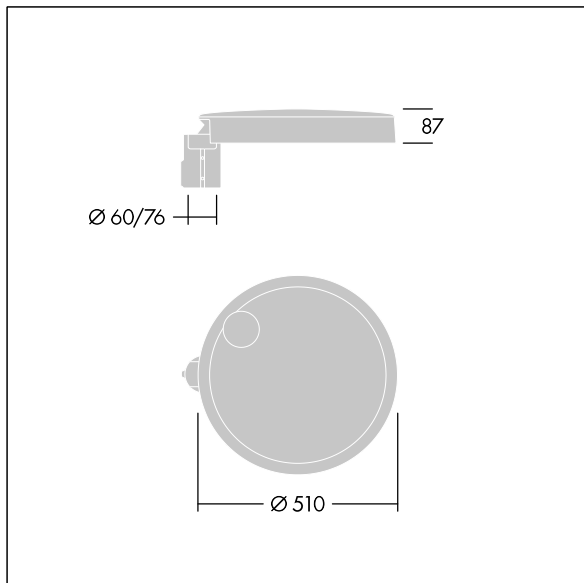

Carat

96635165 CT L 48L80-730 NR CL1 T76F ANT

THORN

Carat

An elegant urban lantern with durable performance. Programmable LED driver, set for fixed output, driving 48 LEDs at 1,05A. Body: large size, die-cast aluminium (EN AC-44300), anthracite (close to RAL7043). Shaft: anthracite (close to RAL7043). Cover: glass. Fixings: stainless steel with anti-galvanic treatment. Narrow Road optic, with Colour Rendering Index min.: 70 Correlated colour temperature*: 3000 Kelvin LEDs supplied. Class I electrical, Impact strength: IK08, IP66, Ta max.: 35°C. Supplied with Ø76mm spigot adaptor pre-fitted for post-top, 5° tilt.

Dimensions: Ø510 x 87 mm
Luminaire input power: 116.2 W
Luminaire luminous flux: 16567 lm
Luminaire efficacy: 143 lm/W
Weight: 9.7 kg
Scx: 0.05 m²

TLG_CARA_F_L_PostTop.jpg

TLG_CARA_M_LMTP.wmf

This product contains a light source of energy efficiency class D.