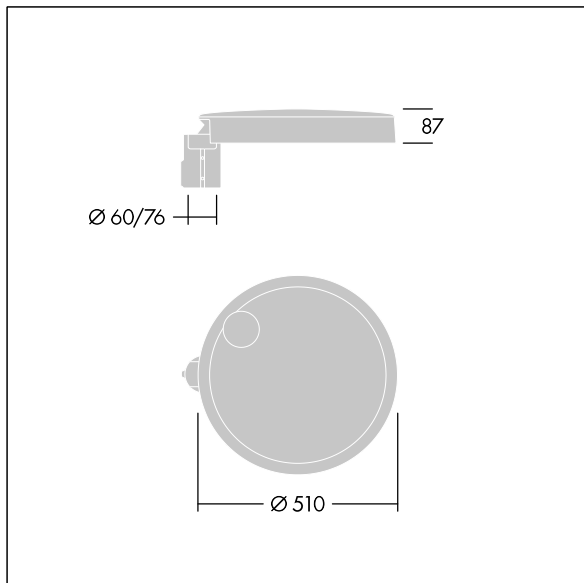

Carat

96635164 CT L 48L70-730 NR CL1 T76F ANT

THORN

Carat

An elegant urban lantern with durable performance. Programmable LED driver, set for fixed output, driving 48 LEDs at 700mA. Body: large size, die-cast aluminium (EN AC-44300), anthracite (close to RAL7043). Shaft: anthracite (close to RAL7043). Cover: glass. Fixings: stainless steel with anti-galvanic treatment. Narrow Road optic, with Colour Rendering Index min.: 70 Correlated colour temperature*: 3000 Kelvin LEDs supplied. Class I electrical, Impact strength: IK08, IP66, Ta max.: 35°C. Supplied with Ø76mm spigot adaptor pre-fitted for post-top, 5° tilt.

Dimensions: Ø510 x 87 mm
Luminaire input power: 100.8 W
Luminaire luminous flux: 14797 lm
Luminaire efficacy: 147 lm/W
Weight: 9.5 kg
Scx: 0.05 m²

TLG_CARA_F_L_PostTop.jpg

TLG_CARA_M_LMTP.wmf

This product contains a light source of energy efficiency class D.