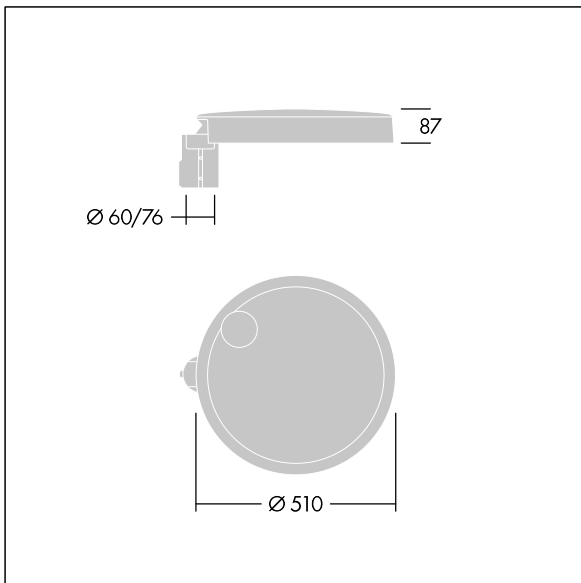

# Carat

96635164 CT L 48L70-730 NR CL1 T76F ANT

THORN

## Carat

An elegant urban lantern with durable performance. Programmable LED driver, set for fixed output, driving 48 LEDs at 700mA. Body: large size, die-cast aluminium (EN AC-44300), anthracite (close to RAL7043). Shaft: anthracite (close to RAL7043). Cover: glass. Fixings: stainless steel with anti-galvanic treatment. Narrow Road optic, with Colour Rendering Index min.: 70 Correlated colour temperature\*: 3000 Kelvin LEDs supplied. Class I electrical, Impact strength: IK08, IP66, Ta max.: 35°C. Supplied with Ø76mm spigot adaptor pre-fitted for post-top, 5° tilt.

Dimensions: Ø510 x 87 mm  
Luminaire input power: 100.8 W  
Luminaire luminous flux: 14797 lm  
Luminaire efficacy: 147 lm/W  
Weight: 9.5 kg  
Scx: 0.05 m<sup>2</sup>

TLG\_CARA\_F\_L\_PostTop.jpg

TLG\_CARA\_M\_LMTP.wmf