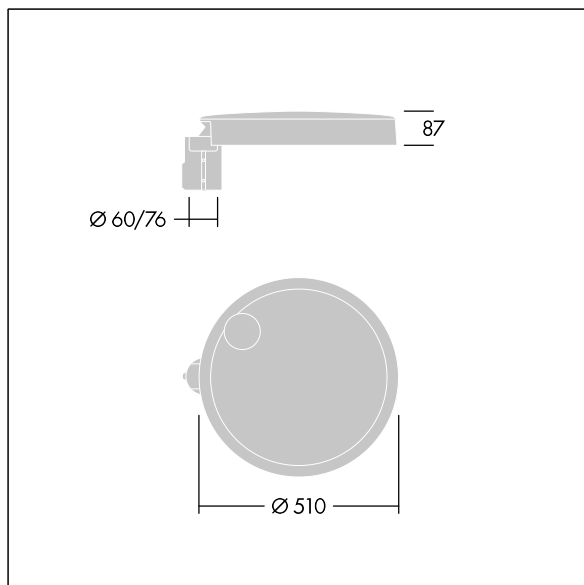

# Carat

96635163 CT L 48L50-730 NR CL1 T76F ANT

THORN

## Carat

An elegant urban lantern with durable performance. Programmable LED driver, set for fixed output, driving 48 LEDs at 500mA. Body: large size, die-cast aluminium (EN AC-44300), anthracite (close to RAL7043). Shaft: Cover: glass. Fixings: stainless steel with anti-galvanic treatment. Narrow Road optic, with Colour Rendering Index min.: 70 Correlated colour temperature\*: 3000 Kelvin LEDs supplied. Class I electrical, Impact strength: IK08, IP66, Ta max.: 35°C. Supplied with Ø76mm spigot adaptor pre-fitted for post-top, 5° tilt.

Dimensions: Ø510 x 87 mm  
Luminaire input power: 71 W  
Luminaire luminous flux: 11049 lm  
Luminaire efficacy: 156 lm/W  
Weight: 9.3 kg  
Scx: 0.05 m<sup>2</sup>

TLG\_CARA\_F\_L\_PostTop.jpg

TLG\_CARA\_M\_LMTP.wmf