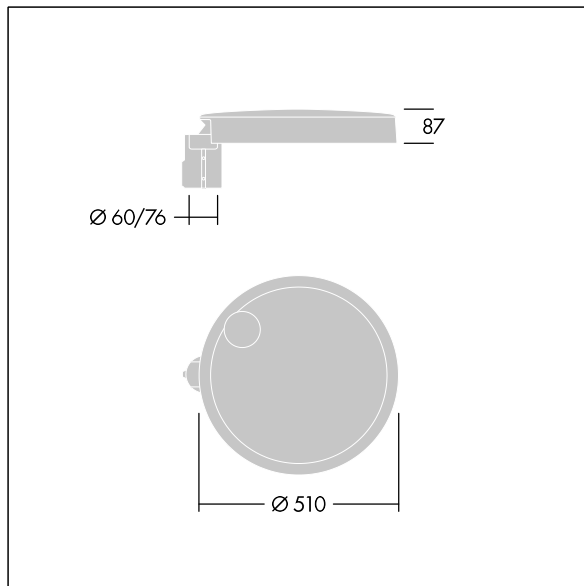

Carat

96635162 CT L 48L35-730 NR CL1 T76F ANT

THORN

Carat

An elegant urban lantern with durable performance. Programmable LED driver, set for fixed output, driving 48 LEDs at 350mA. Body: large size, die-cast aluminium (EN AC-44300), anthracite (close to RAL7043). Shaft: Cover: glass. Fixings: stainless steel with anti-galvanic treatment. Narrow Road optic, with Colour Rendering Index min.: 70 Correlated colour temperature*: 3000 Kelvin LEDs supplied. Class I electrical, Impact strength: IK08, IP66, Ta max.: 35°C. Supplied with Ø76mm spigot adaptor pre-fitted for post-top, 5° tilt.

Dimensions: Ø510 x 87 mm
Luminaire input power: 49.7 W
Luminaire luminous flux: 8031 lm
Luminaire efficacy: 162 lm/W
Weight: 9.3 kg
Scx: 0.05 m²

TLG_CARA_F_L_PostTop.jpg

TLG_CARA_M_LMTP.wmf

This product contains a light source of energy efficiency class D.