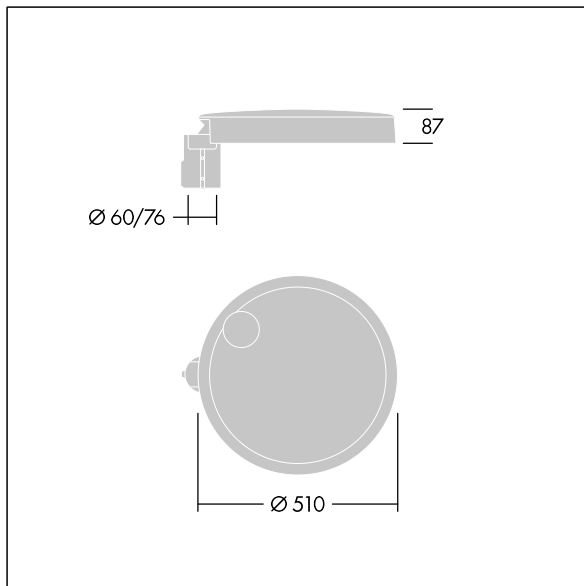

# Carat

96635162 CT L 48L35-730 NR CL1 T76F ANT

THORN

## Carat

An elegant urban lantern with durable performance. Programmable LED driver, set for fixed output, driving 48 LEDs at 350mA. Body: large size, die-cast aluminium (EN AC-44300), anthracite (close to RAL7043). Shaft: Cover: glass. Fixings: stainless steel with anti-galvanic treatment. Narrow Road optic, with Colour Rendering Index min.: 70 Correlated colour temperature\*: 3000 Kelvin LEDs supplied. Class I electrical, Impact strength: IK08, IP66, Ta max.: 35°C. Supplied with Ø76mm spigot adaptor pre-fitted for post-top, 5° tilt.

Dimensions: Ø510 x 87 mm  
Luminaire input power: 49.7 W  
Luminaire luminous flux: 8031 lm  
Luminaire efficacy: 162 lm/W  
Weight: 9.3 kg  
Scx: 0.05 m<sup>2</sup>

TLG\_CARA\_F\_L\_PostTop.jpg

TLG\_CARA\_M\_LMTP.wmf