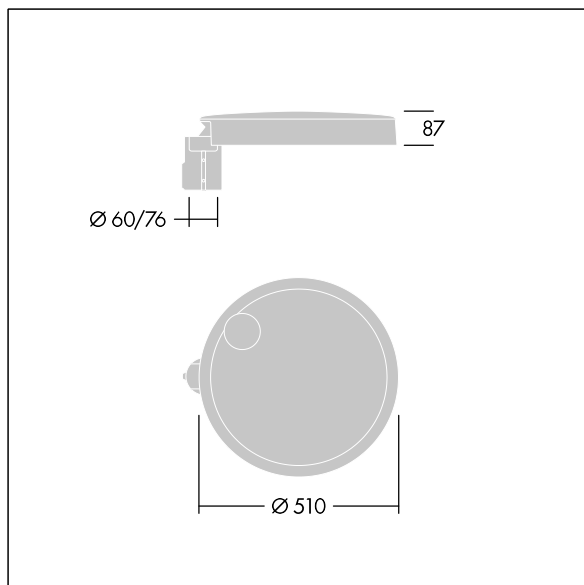

Carat

96635161 CT L 48L25-730 NR CL1 T76F ANT

THORN

Carat

An elegant urban lantern with durable performance. Programmable LED driver, set for fixed output, driving 48 LEDs at 250mA. Body: large size, die-cast aluminium (EN AC-44300), anthracite (close to RAL7043). Shaft: Cover: glass. Fixings: stainless steel with anti-galvanic treatment. Narrow Road optic, with Colour Rendering Index min.: 70 Correlated colour temperature*: 3000 Kelvin LEDs supplied. Class I electrical, Impact strength: IK08, IP66, Ta max.: 35°C. Supplied with Ø76mm spigot adaptor pre-fitted for post-top, 5° tilt.

Dimensions: Ø510 x 87 mm
Luminaire input power: 36 W
Luminaire luminous flux: 5929 lm
Luminaire efficacy: 165 lm/W
Weight: 9.3 kg
Scx: 0.05 m²

TLG_CARA_F_L_PostTop.jpg

TLG_CARA_M_LMTP.wmf

This product contains a light source of energy efficiency class D.