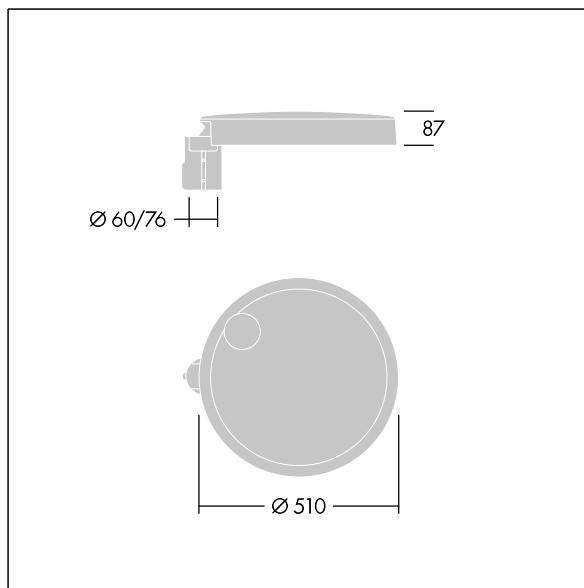

# Carat

96635157 CT L 36L35-730 NR CL1 T76F ANT

THORN

## Carat

An elegant urban lantern with durable performance. Programmable LED driver, set for fixed output, driving 36 LEDs at 350mA. Body: large size, die-cast aluminium (EN AC-44300), anthracite (close to RAL7043). Shaft: Cover: glass. Fixings: stainless steel with anti-galvanic treatment. Narrow Road optic, with Colour Rendering Index min.: 70 Correlated colour temperature\*: 3000 Kelvin LEDs supplied. Class I electrical, Impact strength: IK08, IP66, Ta max.: 35°C. Supplied with Ø76mm spigot adaptor pre-fitted for post-top, 5° tilt.

Dimensions: Ø510 x 87 mm  
Luminaire input power: 38.6 W  
Luminaire luminous flux: 6031 lm  
Luminaire efficacy: 156 lm/W  
Weight: 8.9 kg  
Scx: 0.05 m<sup>2</sup>

TLG\_CARA\_F\_L\_PostTop.jpg

TLG\_CARA\_M\_LMTP.wmf