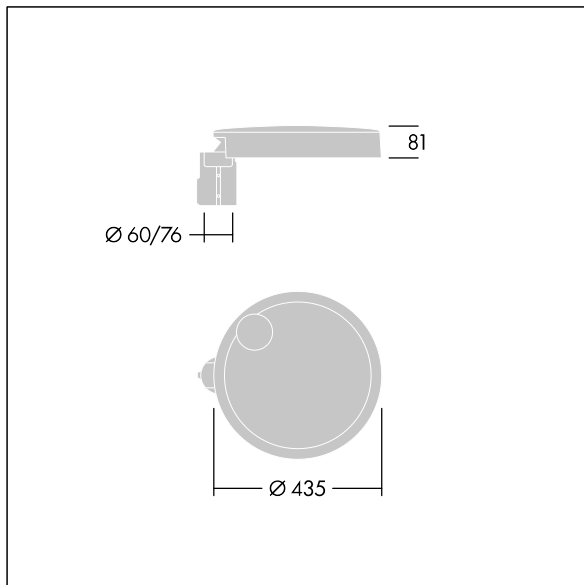

# Carat

96635154 CT S 36L70-730 NR CL1 T76F ANT

THORN

## Carat

An elegant urban lantern with durable performance. Programmable LED driver, set for fixed output, driving 36 LEDs at 700mA. Body: small size, die-cast aluminium (EN AC-44300), powder coated textured anthracite (close to RAL7043). Shaft: anthracite (close to RAL7043). Cover: glass. Fixings: stainless steel with anti-galvanic treatment. Narrow Road optic, with Colour Rendering Index min.: 70 Correlated colour temperature\*: 3000 Kelvin LEDs supplied. Class I electrical, Impact strength: IK08, IP66, Ta max.: 35°C. Supplied with Ø76mm spigot adaptor pre-fitted for post-top, 5° tilt.

Dimensions: Ø435 x 81 mm  
Luminaire input power: 75.2 W  
Luminaire luminous flux: 11026 lm  
Luminaire efficacy: 147 lm/W  
Weight: 7.2 kg  
Scx: 0.04 m<sup>2</sup>

TLG\_CARA\_F\_S\_PostTop.jpg

TLG\_CARA\_M\_SMTP.wmf