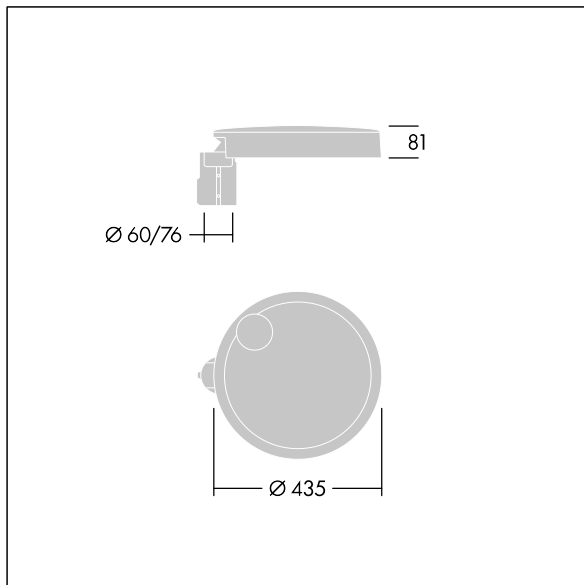

# Carat

96635149 CT S 24L70-730 NR CL1 T76F ANT

THORN

## Carat

An elegant urban lantern with durable performance. Programmable LED driver, set for fixed output, driving 24 LEDs at 700mA. Body: small size, die-cast aluminium (EN AC-44300), powder coated textured anthracite (close to RAL7043). Shaft: anthracite (close to RAL7043). Cover: glass. Fixings: stainless steel with anti-galvanic treatment. Narrow Road optic, with Colour Rendering Index min.: 70 Correlated colour temperature\*: 3000 Kelvin LEDs supplied. Class I electrical, Impact strength: IK08, IP66, Ta max.: 35°C. Supplied with Ø76mm spigot adaptor pre-fitted for post-top, 5° tilt.

Dimensions: Ø435 x 81 mm  
Luminaire input power: 51.6 W  
Luminaire luminous flux: 7448 lm  
Luminaire efficacy: 144 lm/W  
Weight: 6.8 kg  
Scx: 0.04 m<sup>2</sup>

TLG\_CARA\_F\_S\_PostTop.jpg

TLG\_CARA\_M\_SMTP.wmf