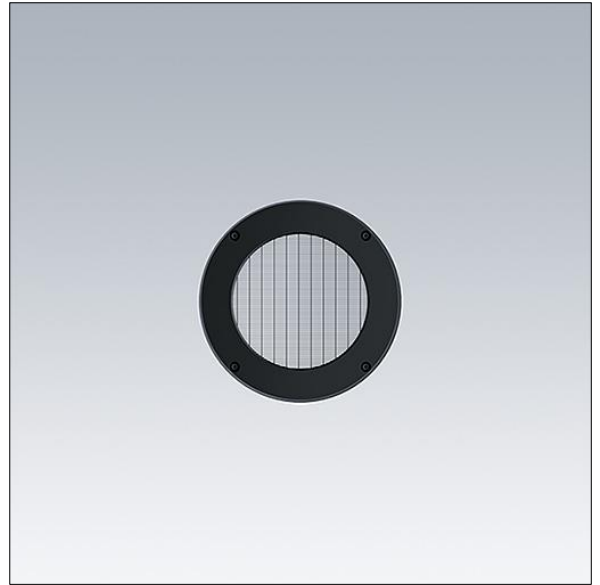

Contrast

96635058 CONT3 12L LOUVER ANT

Contrast

Louvre mounted on a rotative ring for precise glare control. To be mounted directly on the front of a medium Contrast luminaire. Best resistance against corrosion. Compatible with seaside installation.