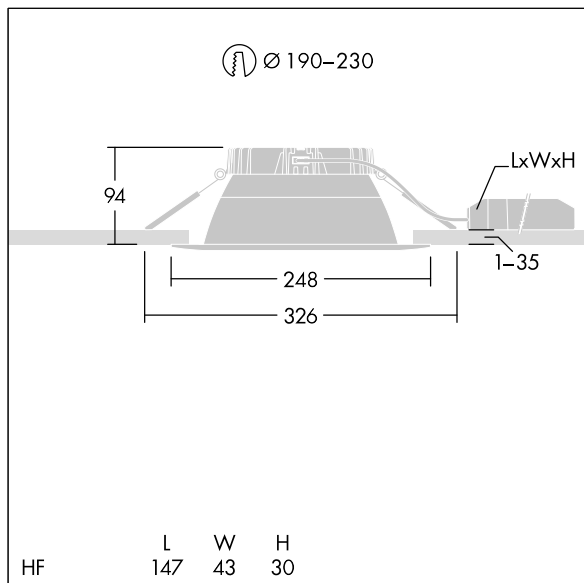

# Cetus

96634893 CETUS3 L 3000-840 HF RWH

THORN

## Cetus

A low height, recessed LED downlight. Suitable for ceiling cut-outs Ø190-230 mm for easy refurbishments or fast initial installations. Remote, pluggable, Fixed output LED driver. Loop in - loop out possible. Body: die-cast aluminium for thermal management. Diffuser: polycarbonate, smooth reflector in white finish with wide beam. Reflector and trim: high quality, highly reflective polycarbonate. Class II electrical, IP44\_IP20. Spring clips suitable for ceiling thicknesses from 1 to 35 mm. Complete with 4000K LED

Dimensions: Ø248 x 100 mm  
Luminaire input power: 25.4 W  
Luminaire luminous flux: 3463 lm  
Luminaire efficacy: 136 lm/W  
Weight: 0.7 kg

TLG\_CTU3\_F\_L\_LED\_RWH\_Persp.jpg

TLG\_CTU3\_M\_HFL.wmf

This product contains a light source of energy efficiency class C.