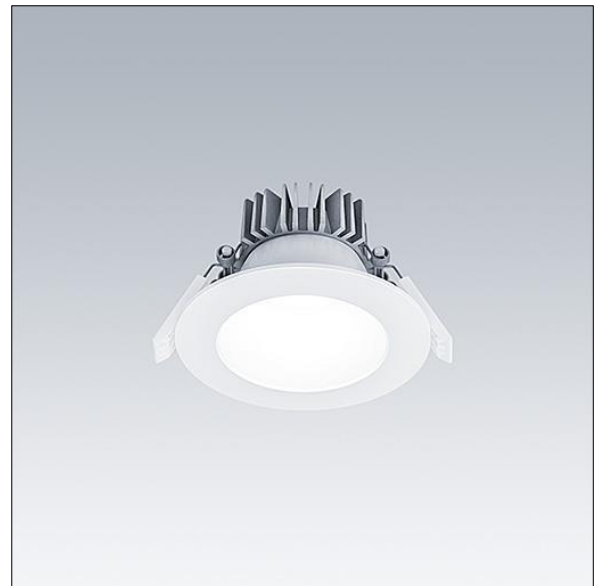

Cetus

A low height, recessed LED downlight. Suitable for ceiling cut-outs Ø95-125 mm for easy refurbishments or fast initial installations. Remote, pluggable, Fixed output LED driver. Loop in - loop out possible. Body: die-cast aluminium for thermal management. Diffuser: polycarbonate, smooth reflector in finish with wide beam. Reflector and trim: high quality, highly reflective polycarbonate. Class II electrical, IP44_IP20. Spring clips suitable for ceiling thicknesses from 1 to 25 mm. Complete with 4000K LED

Dimensions: Ø137 x 80 mm
 Luminaire input power: 13.4 W
 Luminaire luminous flux: 1511 lm
 Luminaire efficacy: 113 lm/W
 Weight: 0.32 kg

TLG_CTU3_F_S_LED_RWH_Persp.jpg

TLG_CTU3_M_HFS.wmf

This product contains a light source of energy efficiency class C.