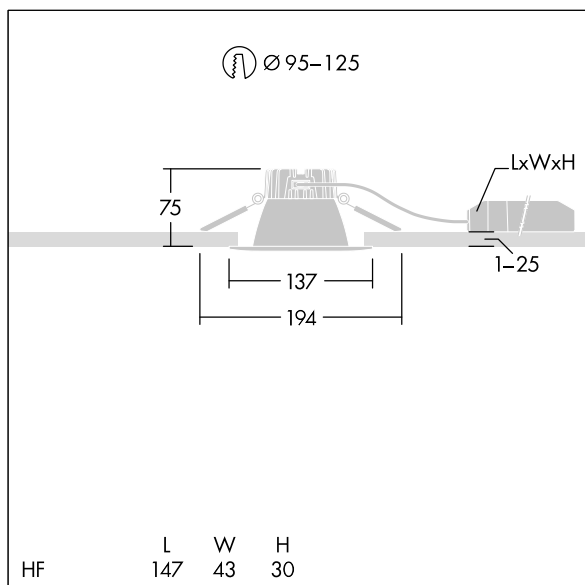

## 96634886 CETUS3 S 800-840 HF RWH

### Cetus

A low height, recessed LED downlight. Suitable for ceiling cut-outs Ø95-125 mm for easy refurbishments or fast initial installations. Remote, pluggable, Fixed output LED driver. Loop in - loop out possible. Body: die-cast aluminium for thermal management. Diffuser: polycarbonate, smooth reflector in finish with wide beam. Reflector and trim: high quality, highly reflective polycarbonate. Class II electrical, IP44\_IP20. Spring clips suitable for ceiling thicknesses from 1 to 25 mm. Complete with 4000K LED

Dimensions: Ø137 x 80 mm  
 Luminaire input power: 6.6 W  
 Luminaire luminous flux: 794 lm  
 Luminaire efficacy: 120 lm/W  
 Weight: 0.32 kg

TLG\_CTU3\_F\_S\_LED\_RWH\_Persp.jpg

TLG\_CTU3\_M\_HFS.wmf

This product contains a light source of energy efficiency class C.