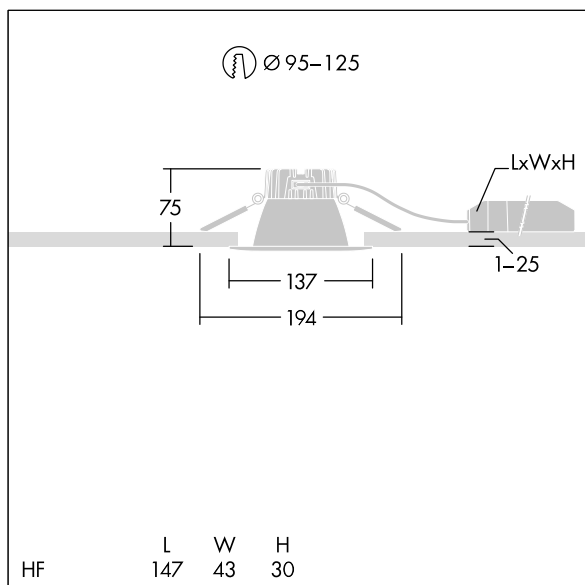

96634886 CETUS3 S 800-840 HF RWH

Cetus

A low height, recessed LED downlight. Suitable for ceiling cut-outs Ø95-125 mm for easy refurbishments or fast initial installations. Remote, pluggable, Fixed output LED driver. Loop in - loop out possible. Body: die-cast aluminium for thermal management. Diffuser: polycarbonate, smooth reflector in finish with wide beam. Reflector and trim: high quality, highly reflective polycarbonate. Class II electrical, IP44_IP20. Spring clips suitable for ceiling thicknesses from 1 to 25 mm. Complete with 4000K LED

Dimensions: Ø137 x 80 mm
 Luminaire input power: 6.6 W
 Luminaire luminous flux: 794 lm
 Luminaire efficacy: 120 lm/W
 Weight: 0.32 kg

TLG_CTU3_F_S_LED_RWH_Persp.jpg

TLG_CTU3_M_HFS.wmf

This product contains a light source of energy efficiency class C.