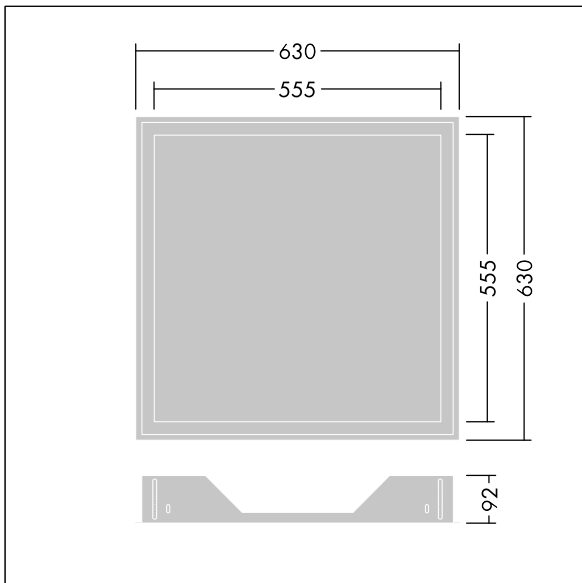

### 96635030 BETA 3 PLASTERBOARD KIT Q600

#### Beta 3

Frame for mounting a 596 x 596mm Beta 3 luminaire in a plasterboard ceiling 5-30mm thick..

Cutout: 612 x 612mm.  
Weight: 2.1 kg

TLG\_BET3\_F\_PKIT.jpg

TLG\_BET3\_M\_PKIT600.wmf