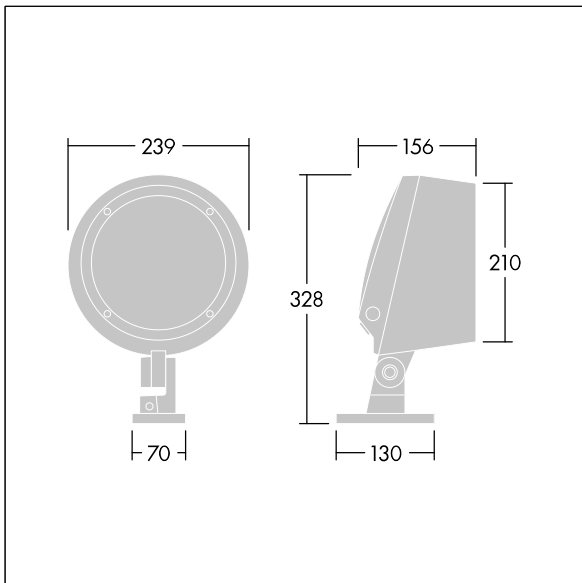

### Contrast

A medium architectural Bracket mounted LED floodlight with 12 LEDs driven at 1050mA and a wide beam distribution. LED driver, DALI-2 dimmable. Class II electrical, IP66, IK08. Body: die-cast, powder coated, textured anthracite (close to RAL7043). Compatible with coastal environments. Glass: tempered, 5mm thick. Gasket: EPDM. Screws: geomet. Equipped with 6kV surge protection device. Complete with 2200K LED

Dimensions: Ø239 x 156 mm  
 Luminaire input power: 41 W  
 Luminaire luminous flux: 2767 lm  
 Luminaire efficacy: 67 lm/W  
 Weight: 5.1 kg

TLG\_CON3\_F\_S\_12L.jpg

TLG\_CONL\_M\_12L.wmf

This product contains a light source of energy efficiency class E.