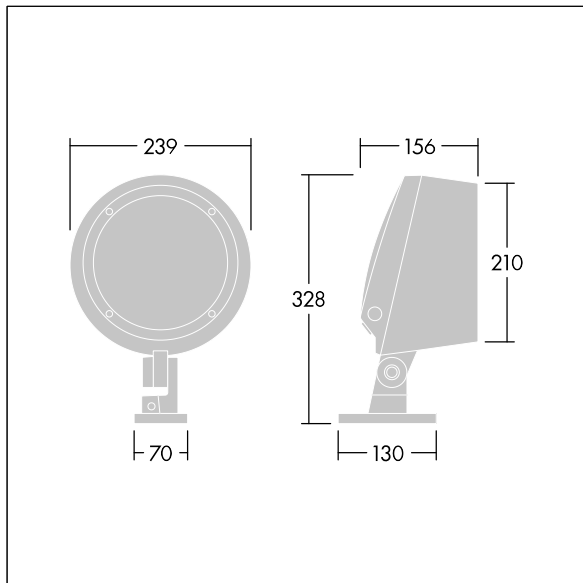

TLG_CONL_M_12L.wmf

This product contains a light source of energy efficiency class E.