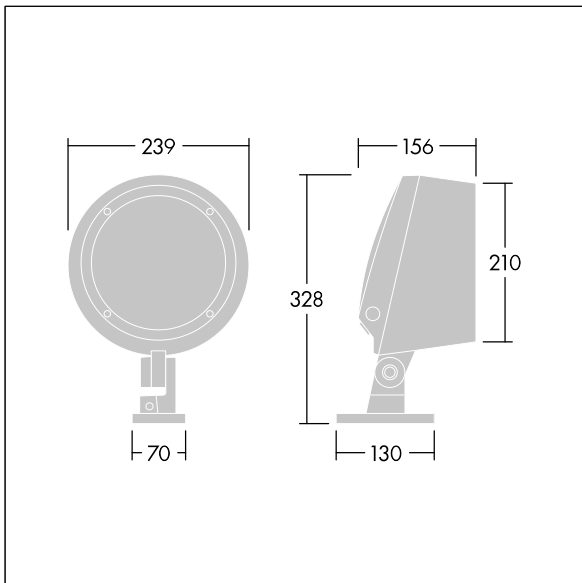

#### Contrast

A medium architectural Bracket mounted LED floodlight with 12 LEDs driven at 700mA and a narrow beam distribution. LED driver, DMX controllable control gear. Class II electrical, IP66, IK08. Body: die-cast, powder coated, textured anthracite (close to RAL7043). Compatible with coastal environments. Glass: tempered, 5mm thick. Gasket: EPDM. Screws: geomet. Equipped with 10kV / 10kA surge protection device. Complete with RGBW LEDs (White = 830)

Dimensions: Ø239 x 156 mm  
 Luminaire input power: 32 W  
 Luminaire luminous flux: 1641 lm  
 Luminaire efficacy: 51 lm/W  
 Weight: 5.09 kg

TLG\_CON3\_F\_S\_12L.jpg

TLG\_CONL\_M\_12L.wmf

This product contains a light source of energy efficiency class D.