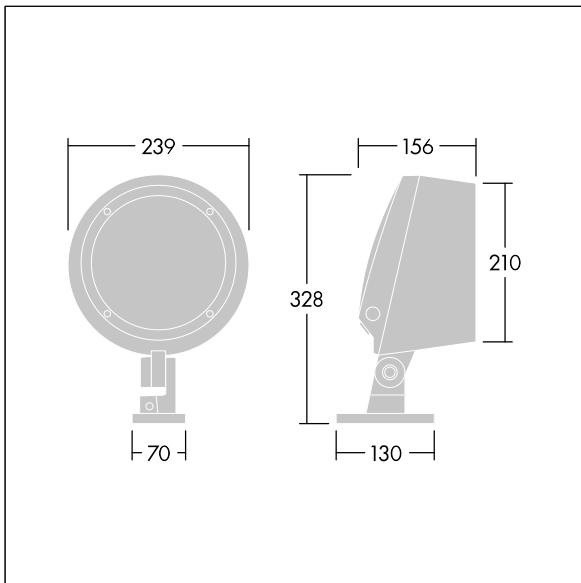

Contrast

96633445 CONT3 12L105 830 MB SWD 6K ANT

Contrast

A medium architectural Bracket mounted LED floodlight with 12 LEDs driven at 1050mA and a medium beam distribution. LED driver, SwitchDim dimmable. Class II electrical, IP66, IK08. Body: die-cast, powder coated, textured anthracite (close to RAL7043). Compatible with coastal environments. Glass: tempered, 5mm thick. Gasket: EPDM. Screws: geomet. Equipped with 6kV surge protection device. Complete with 3000K LED

Dimensions: Ø239 x 156 mm
 Luminaire input power: 41 W
 Luminaire luminous flux: 3457 lm
 Luminaire efficacy: 84 lm/W
 Weight: 5 kg

TLG_CON3_F_S_12L.jpg

TLG_CONL_M_12L.wmf

This product contains a light source of energy efficiency class D.