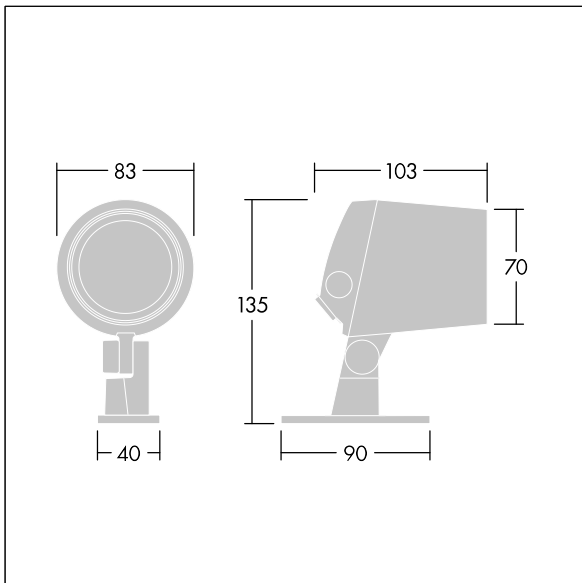

### Contrast

A small architectural Bracket mounted LED floodlight with 4 LEDs driven at 500mA and a wide beam distribution. .. Pre-wired with IP66 connector, gear box to be ordered separately. Class II electrical, IP66, IK08. Body: die-cast, powder coated, textured anthracite (close to RAL7043). Compatible with coastal environments. Glass: tempered, 5mm thick. Gasket: EPDM. Screws: geomet. Complete with 2200-4000K balanced white LEDs

Dimensions: Ø83 x 103 mm  
 Luminaire input power: 7 W  
 Luminaire luminous flux: 379 lm  
 Luminaire efficacy: 54 lm/W  
 Weight: 1.04 kg

TLG\_CON3\_F\_XS.jpg

TLG\_CONL\_M\_4L.wmf

This product contains a light source of energy efficiency class F.