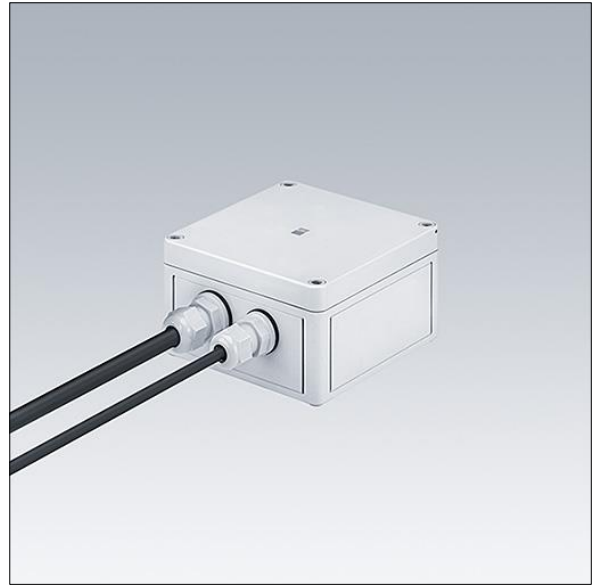

Contrast

96633487 CONT3 4L WHITE-BU CBOX GB HFX 6K

Contrast

Connection box for 3 to 5 white or blue small Contrast, including DALI driver. Surge protection 6kV.

TLG_RAZA_F_S_BOX.jpg

TLG_CBOX_M_130X75.wmf