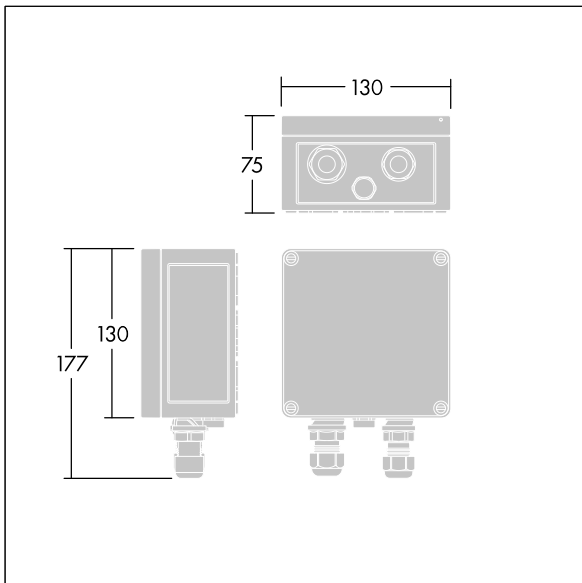

Contrast

96633487 CONT3 4L WHITE-BU CBOX GB HFX 6K

Contrast

Connection box for 3 to 5 white or blue small Contrast, including DALI driver. Surge protection 6kV.

TLG_RAZA_F_S_BOX.jpg

TLG_CBOX_M_130X75.wmf