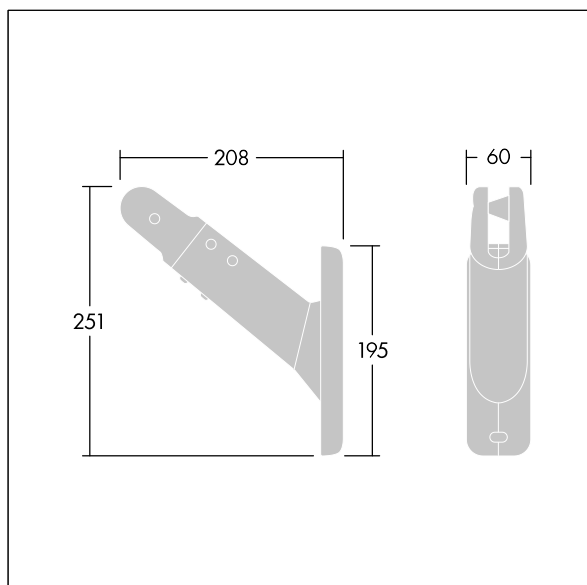

TLG_CONL_M_PMI.wmf

All values marked with an * are rated values. Unless stated otherwise, the values apply to an ambient temperature of 25°C.

Thorn Lighting is constantly developing and improving its products. The right is reserved to change specifications without prior notification or public announcement.
© Thorn Lighting