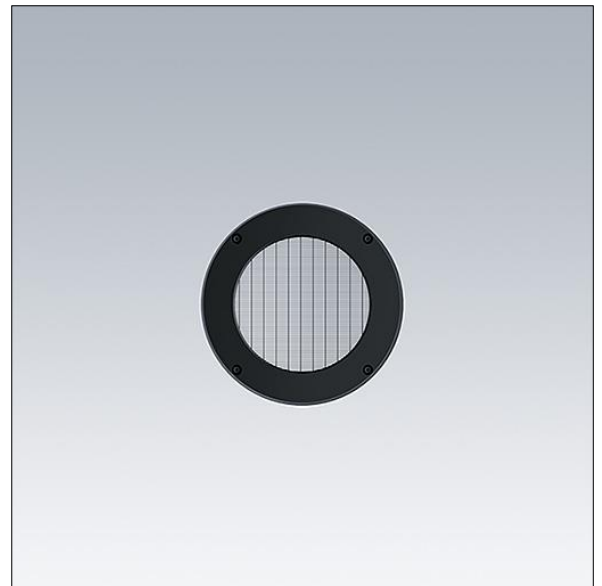

Contrast

96633480 CONT3 12L LOUVER BK

Contrast

Louvre mounted on a rotative ring for precise glare control. To be mounted directly on the front of a medium Contrast luminaire. Best resistance against corrosion. Compatible with seaside installation.