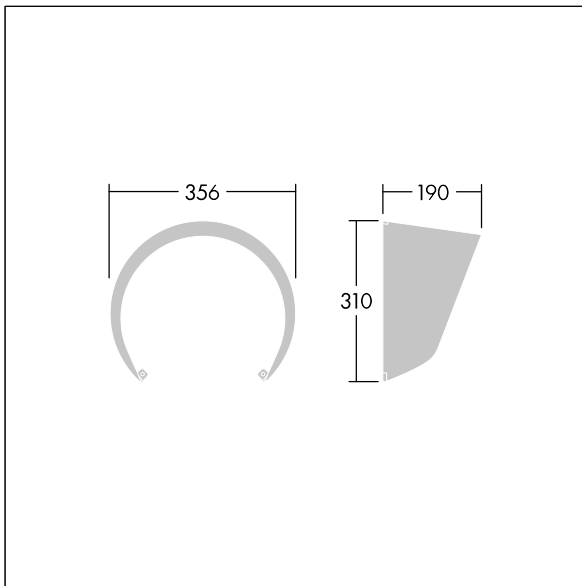

TLG_CONL_M_36-52LVS.wmf