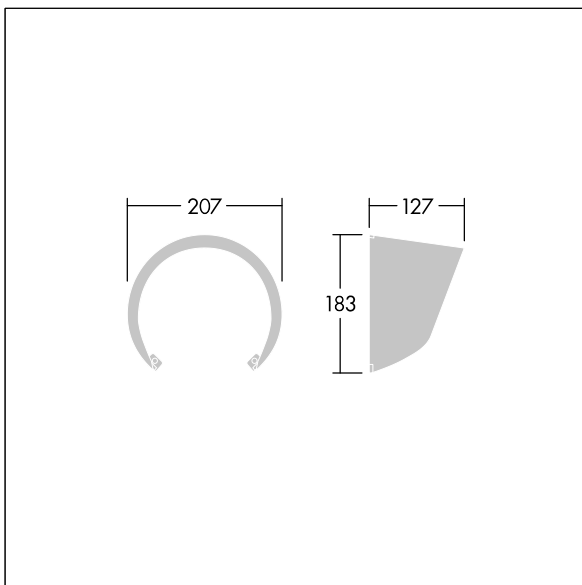

TLG_CONL_M_12LVS.wmf