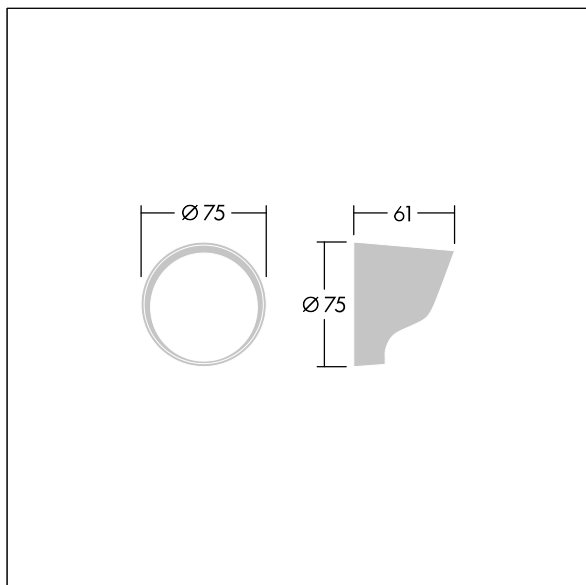

TLG_CONL_M_4LVS.wmf