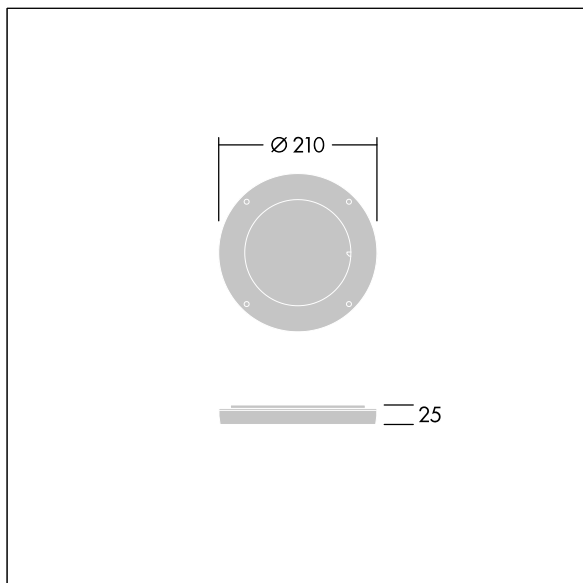

TLG_CONL_M_12LHF.wmf