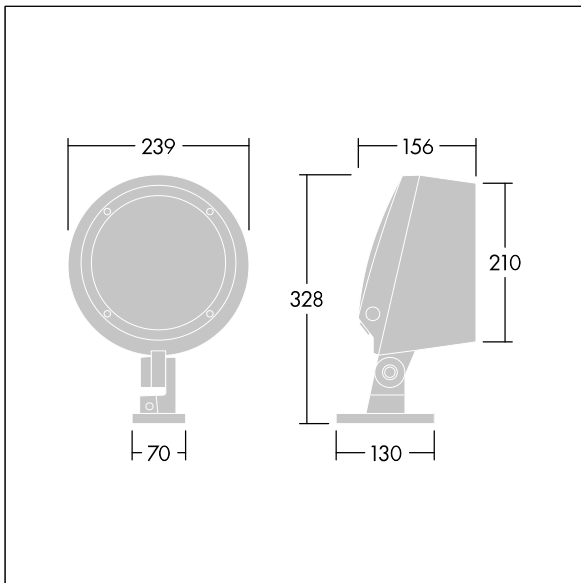

TLG_CONL_M_12L.wmf

This product contains a light source of energy efficiency class D.