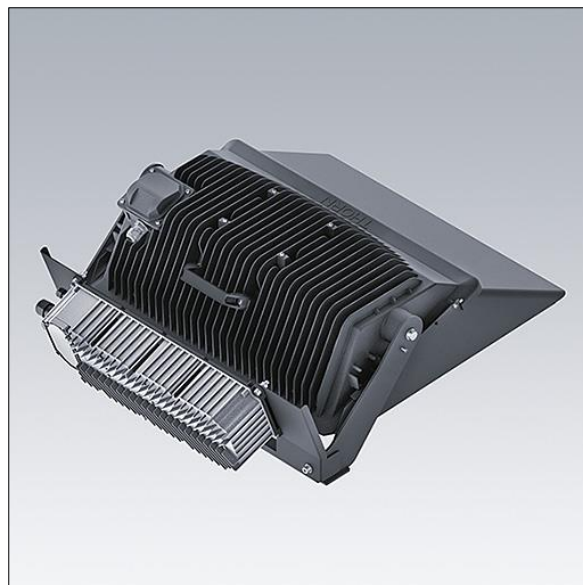

## 96633432 CHAMPION LED GB BRACKET

THORN

### Champion

A bracket made of 2 parts for each side of the gearbox, allows the gearbox to be fixed on the stirrup of the Champion floodlight.

TLG\_CHPL\_F\_PERS\_DRIVER\_STIRRUP.jpg

TLG\_CHPL\_M\_LD7.wmf