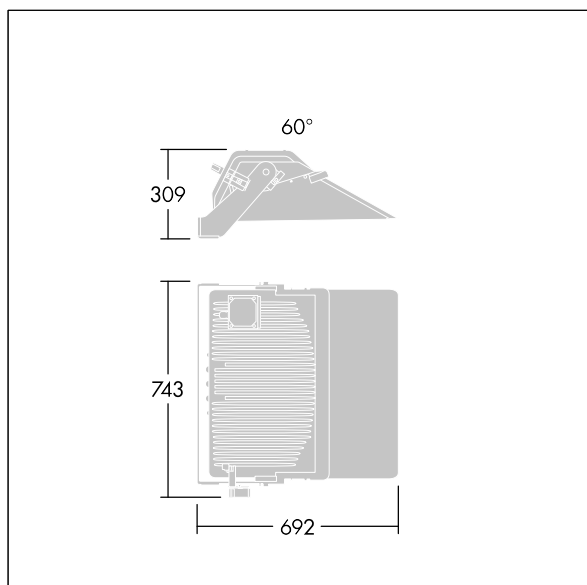

TLG_CHPL_M_LD8.wmf