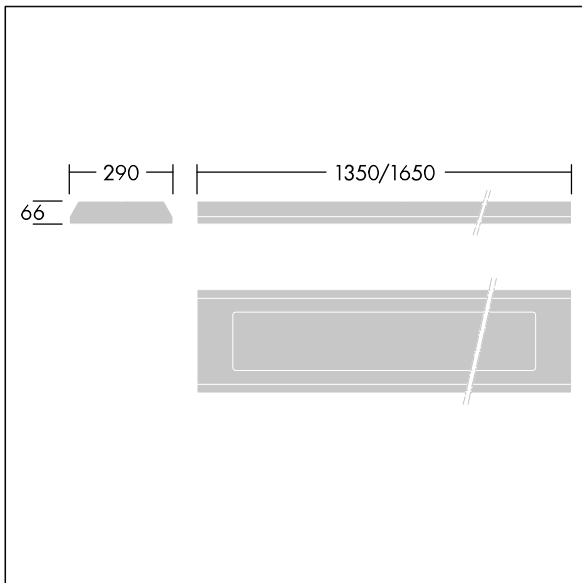

Durolight

96633061 DUROLIGHT-S 4100-840 HF L1350

THORN

Durolight

Anti-vandal Surface mounted LED luminaire. Electronic, fixed output control gear. IP65, IK10, Class I electrical. Body: 2mm sheet steel painted white (close to RAL9016). Gasket: non-ageing polyurethane foam. Diffuser: 3mm thick polycarbonate with outstanding impact resistance, connected and secured with tamper-resistant stainless steel twin hole screws to the body. Complete with 4000K LED

Dimensions: 1350 x 290 x 66 mm

Luminaire input power: 38 W

Luminaire luminous flux: 4100 lm

Luminaire efficacy: 108 lm/W

Weight: 15 kg

TLG_DURO_F_MCE.jpg

TLG_DURO_M_LDS.wmf

This product contains a light source of energy efficiency class C.