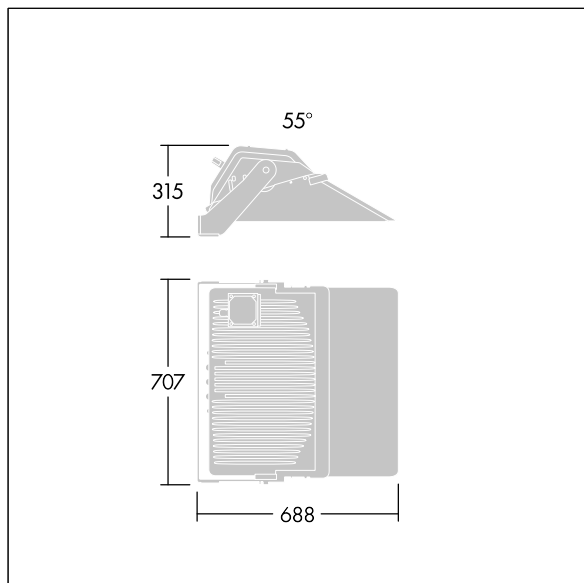

Champion

96633215 CHAMPION 264L-740 V1 VSR ANT

THORN

Champion

A high performance LED floodlight with 55° asymmetrical light distribution from 264 LEDs. External control gear, to be ordered separately. Class I electrical, IP66, Impact strength: IK08. Body: die-cast aluminium, powder coated textured anthracite (close to RAL7043). Enclosure: 4mm thick, toughened flat glass. Visor: Specular (reflective). Luminaire fixed by single bolt through Ø22mm central hole, or twin bolts through Ø15mm holes at 200mm centres. Aiming via simple aiming device (to be ordered separately). Ideal for sports fields and stadium or area lighting. Low flicker operation (<1%) suitable for HDTV broadcasting. Complete with 4000K LED with Colour Rendering Index min.: 70.

Dimensions: 688 x 707 x 315 mm

Weight: 22.4 kg

Scx: 0.196 m²

TLG_CHPL_F_PERS_GLOSSY.jpg

TLG_CHPL_M_LD1.wmf

This product contains a light source of energy efficiency class D.

All values marked with an * are rated values. Thorn uses tried and tested components from leading suppliers, however there may be isolated instances of technology-related failures of individual LEDs during the rated product lifetime. International standards set the tolerance in initial flux and connected load at ±10%. Unless stated otherwise, the values apply to an ambient temperature of 25°C.