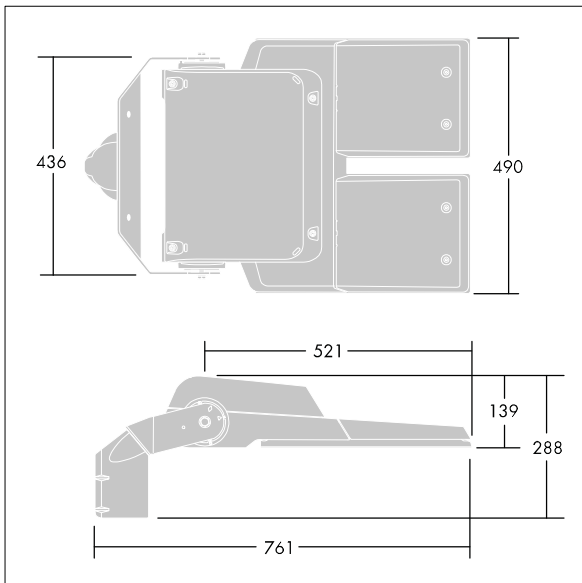

96665788 <CQ XL 120L50-740 RC BPS CL2 GY

CiviTEQ

A size LED road lighting lantern with 120 LEDs driven at 500mA with Road & Comfort optic. Electronic, fixed output control gear. Class II electrical, IP66, IK08. Housing: die-cast aluminium, Light grey 150 sanded textured (close to RAL9006). Enclosure: toughened flat glass. Screws: stainless steel, Ecolubric® treated. Complete with 4000K LED. Surge protection: 10kV single pulse common mode and 8kV multipulse common mode and 6kV multipulse differential mode. If permanent DALI system is connected, 6kV multipulse common and differential mode.

Dimensions: 761 x 490 x 139 mm
 Luminaire input power: 177 W
 Luminaire luminous flux: 28982 lm
 Luminaire efficacy: 164 lm/W
 Weight: 18.43 kg
 Scx: 0.063 m²

TLG_CTEQ_F_XL.jpg

TLG_CETQ_M_CQ XL.wmf

This product contains light sources of energy efficiency classes D, E.