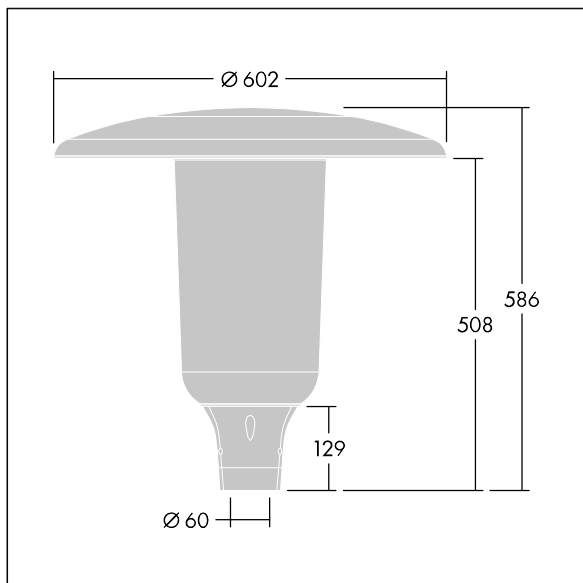

Aerie

96632774 ARS 24L70-740 WSC CL CL2 W5 T60 ANT

THORN

Aerie

A discreet, post top LED lantern with a timeless design. LED driver for 24 LEDs, driven at 700mA with Wide Street Comfort (asymmetrical) distribution. Class II electrical, IP66, IK10. Canopy and base: corrosion resistant die-cast powder coated aluminium suitable for C5 environments, finished textured anthracite (close to RAL7043). Enclosure: slim UV stabilised polycarbonate with clear finish. Complete with 4000K LED. Post top mounting to Ø60mm column. Pre-wired with 5m cable.

Dimensions: Ø602 x 586 mm
Luminaire input power: 51 W
Luminaire luminous flux: 7505 lm
Luminaire efficacy: 147 lm/W
Weight: 11.04 kg
Scx: 0.172 m²

TLG_AERI_F_S_CL.jpg

TLG_AERI_M_T60_S.wmf

This product contains a light source of energy efficiency class D.