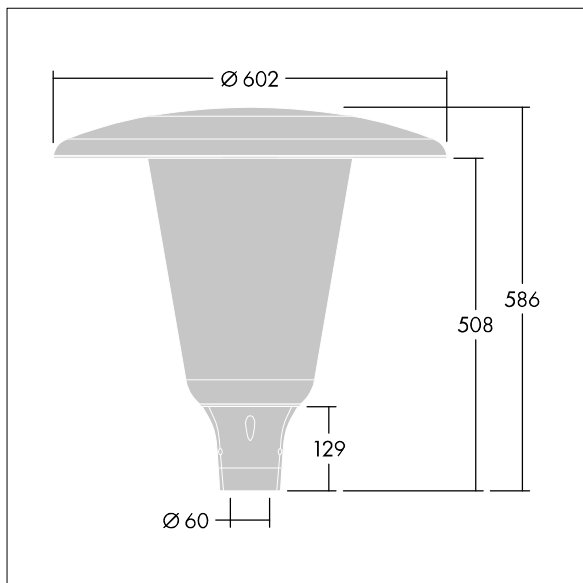

Aerie

96632765 ARW 24L70-740 WSC CL CL2 W5 T60 ANT

THORN

Aerie

A discreet, post top LED lantern with a timeless design. LED driver for 24 LEDs, driven at 700mA with Wide Street Comfort (asymmetrical) distribution. Class II electrical, IP66, IK10. Canopy and base: corrosion resistant die-cast powder coated aluminium suitable for C5 environments, finished textured anthracite (close to RAL7043). Enclosure: wide UV stabilised polycarbonate with clear finish. Complete with 4000K LED. Post top mounting to Ø60mm column. Pre-wired with 5m cable.

Dimensions: Ø602 x 586 mm
Luminaire input power: 51 W
Luminaire luminous flux: 7796 lm
Luminaire efficacy: 153 lm/W
Weight: 10.95 kg
Scx: 0.172 m²

TLG_AERI_F_W_CL.jpg

TLG_AERI_M_T60_W.wmf

This product contains a light source of energy efficiency class D.