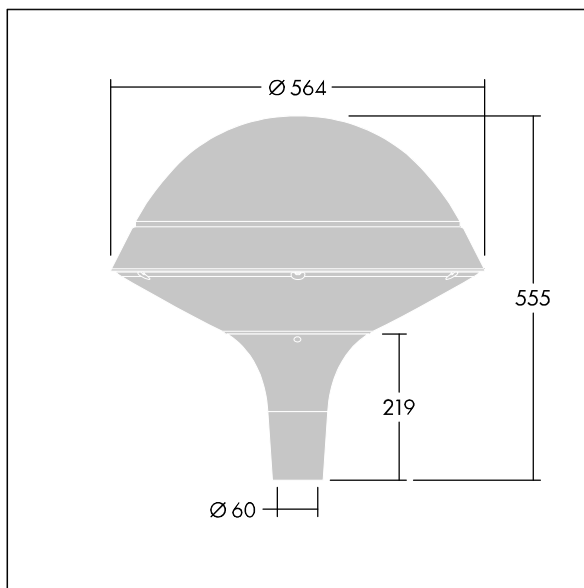

Plurio

THORN

96668668 PLD R 18L50-740 R/S BS 3550 T60 CL1 GY

Plurio

Plurio Direct: A decorative post-top LED lantern with radially symmetric distribution. LED driver with 18 LEDs driven at 500mA. Class I electrical, IP66, IK08. Base: cast aluminium, powder coated silver-grey. Canopy: round shape, aluminium, textured silver-grey. Diffuser: UV stabilised, clear polycarbonate with anti-glare prisms. Direct, lens based optic with internal reflector. Equipped with 50% power reduction circuit, effective 3 hours before and 5 hours after a calculated midnight. It can be deactivated at installation with an easily accessible internal switch. Complete with 4000K LED. Post top mounting to Ø60mm column.

Upward lighting emissions below 1%.

Dimensions: Ø564 x 555 mm
Luminaire input power: 28 W
Luminaire luminous flux: 3538 lm
Luminaire efficacy: 126 lm/W
Weight: 9.5 kg
Scx: 0.191 m²

TLG_PLRL_F_DRC_GY.jpg