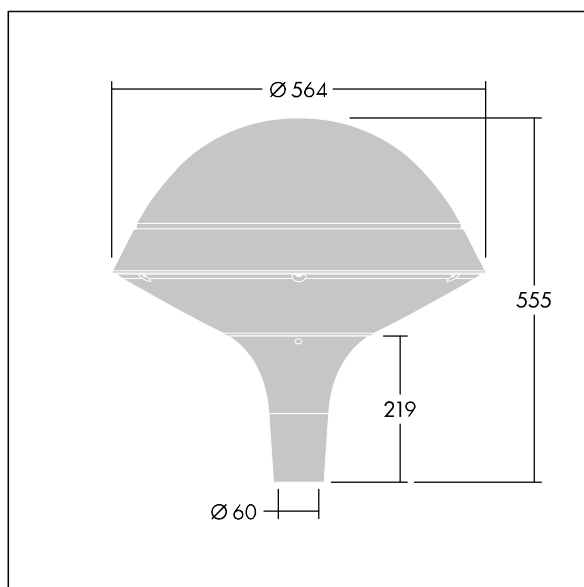

TLG_PLRL_M_DRC_T60.wmf

This product contains a light source of energy efficiency class D.

All values marked with an * are rated values. Thorn uses tried and tested components from leading suppliers, however there may be isolated instances of technology-related failures of individual LEDs during the rated product lifetime. International standards set the tolerance in initial flux and connected load at $\pm 10\%$. Unless stated otherwise, the values apply to an ambient temperature of 25°C.

Thorn Lighting is constantly developing and improving its products. The right is reserved to change specifications without prior notification or public announcement.
© Thorn Lighting