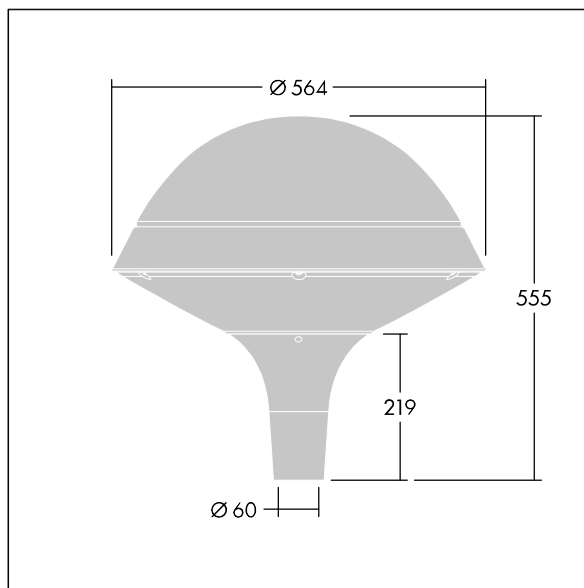

Plurio

96668666 PLD R 18L35-740 R/S BS 3550 T60 CL1 GY

THORN

Plurio

Plurio Direct: A decorative post-top LED lantern with radially symmetric distribution. LED driver with 18 LEDs driven at 350mA. Class I electrical, IP66, IK08. Base: cast aluminium, powder coated silver-grey. Canopy: round shape, aluminium, textured silver-grey. Diffuser: UV stabilised, clear polycarbonate with anti-glare prisms. Direct, lens based optic with internal reflector. Equipped with 50% power reduction circuit, effective 3 hours before and 5 hours after a calculated midnight. It can be deactivated at installation with an easily accessible internal switch. Complete with 4000K LED. Post top mounting to Ø60mm column.

Upward lighting emissions below 1%.

Dimensions: Ø564 x 555 mm
Luminaire input power: 21 W
Luminaire luminous flux: 2577 lm
Luminaire efficacy: 123 lm/W
Weight: 9.5 kg
Scx: 0.191 m²

TLG_PLRL_F_DRC_GY.jpg