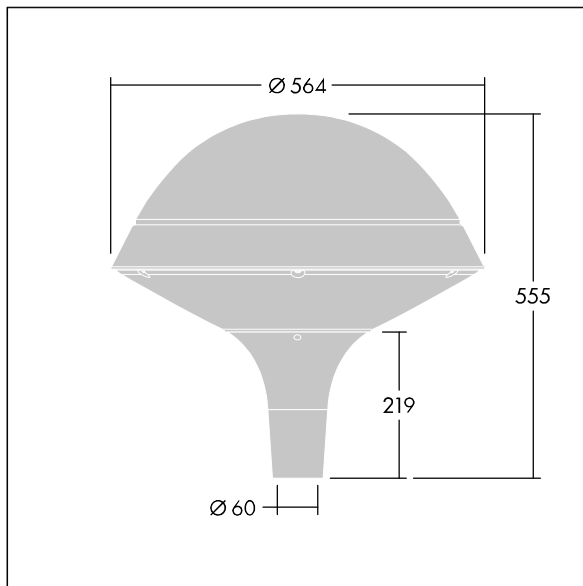

Plurio

96668666 PLD R 18L35-740 R/S BS 3550 T60 CL1 GY

THORN

Plurio

Plurio Direct: A decorative post-top LED lantern with radially symmetric distribution. LED driver with 18 LEDs driven at 350mA. Class I electrical, IP66, IK08. Base: cast aluminium, powder coated silver-grey. Canopy: round shape, aluminium, textured silver-grey. Diffuser: UV stabilised, clear polycarbonate with anti-glare prisms. Direct, lens based optic with internal reflector. Equipped with 50% power reduction circuit, effective 3 hours before and 5 hours after a calculated midnight. It can be deactivated at installation with an easily accessible internal switch. Complete with 4000K LED. Post top mounting to Ø60mm column.

Upward lighting emissions below 1%.

Dimensions: Ø564 x 555 mm
Luminaire input power: 21 W
Luminaire luminous flux: 2577 lm
Luminaire efficacy: 123 lm/W
Weight: 9.5 kg
Scx: 0.191 m²

TLG_PLRL_F_DRC_GY.jpg