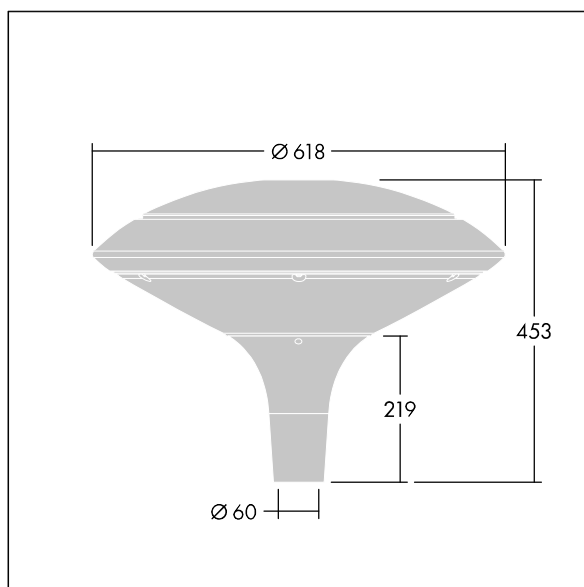

Plurio

THORN

96668657 PLD D 18L105-740 R/S BS 3550 T60 CL2 GY

Plurio

Plurio Direct: A decorative post-top LED lantern with radially symmetric distribution. LED driver with 18 LEDs driven at 1,05A. Class II electrical, IP66, IK08. Base: cast aluminium, powder coated silver-grey. Canopy: disc shape, aluminium, textured silver-grey. Diffuser: UV stabilised, clear polycarbonate with anti-glare prisms. Direct, lens based optic with internal reflector. Equipped with 50% power reduction circuit, effective 3 hours before and 5 hours after a calculated midnight. It can be deactivated at installation with an easily accessible internal switch. Complete with 4000K LED. Post top mounting to Ø60mm column.

Upward lighting emissions below 1%.

Dimensions: Ø618 x 453 mm
Luminaire input power: 60 W
Luminaire luminous flux: 6645 lm
Luminaire efficacy: 111 lm/W
Weight: 11 kg
Scx: 0.151 m²

TLG_PLRL_F_DDC_GY.jpg

TLG_PLRL_M_DDC_T60.wmf