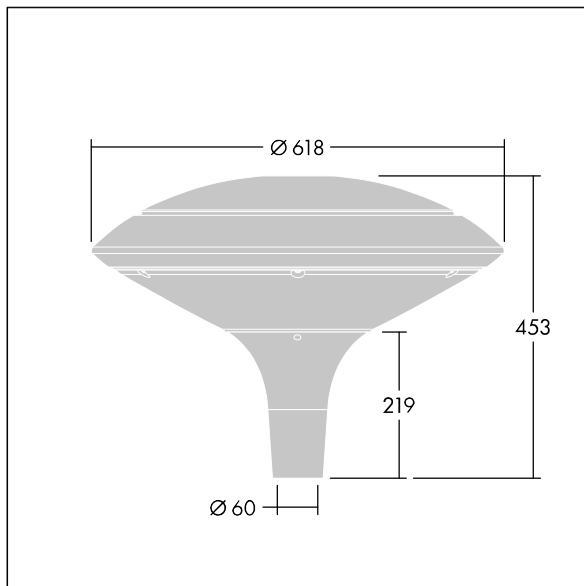

Plurio

96668655 PLD D 18L70-740 R/S BS 3550 T60 CL2 GY

THORN

Plurio

Plurio Direct: A decorative post-top LED lantern with radially symmetric distribution. LED driver with 18 LEDs driven at 700mA. Class II electrical, IP66, IK08. Base: cast aluminium, powder coated silver-grey. Canopy: disc shape, aluminium, textured silver-grey. Diffuser: UV stabilised, clear polycarbonate with anti-glare prisms. Direct, lens based optic with internal reflector. Equipped with 50% power reduction circuit, effective 3 hours before and 5 hours after a calculated midnight. It can be deactivated at installation with an easily accessible internal switch. Complete with 4000K LED. Post top mounting to Ø60mm column.

Upward lighting emissions below 1%.

Dimensions: Ø618 x 453 mm
Luminaire input power: 39 W
Luminaire luminous flux: 4724 lm
Luminaire efficacy: 121 lm/W
Weight: 11 kg
Scx: 0.151 m²

TLG_PLRL_F_DDC_GY.jpg

TLG_PLRL_M_DDC_T60.wmf