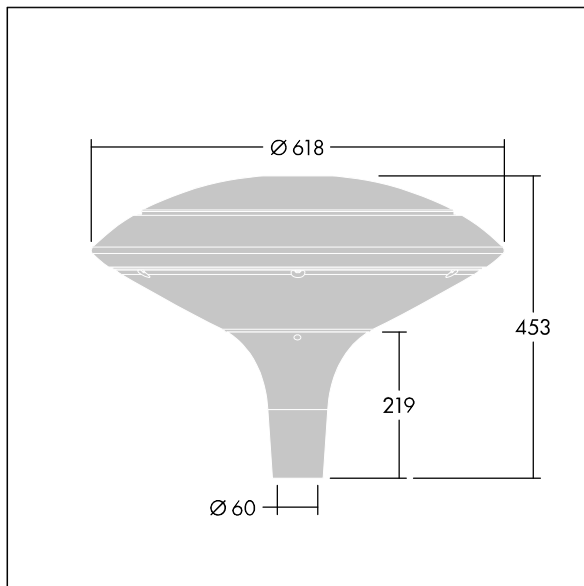

Plurio

THORN

96668655 PLD D 18L70-740 R/S BS 3550 T60 CL2 GY

Plurio

Plurio Direct: A decorative post-top LED lantern with radially symmetric distribution. LED driver with 18 LEDs driven at 700mA. Class II electrical, IP66, IK08. Base: cast aluminium, powder coated silver-grey. Canopy: disc shape, aluminium, textured silver-grey. Diffuser: UV stabilised, clear polycarbonate with anti-glare prisms. Direct, lens based optic with internal reflector. Equipped with 50% power reduction circuit, effective 3 hours before and 5 hours after a calculated midnight. It can be deactivated at installation with an easily accessible internal switch. Complete with 4000K LED. Post top mounting to Ø60mm column.

Upward lighting emissions below 1%.

Dimensions: Ø618 x 453 mm
Luminaire input power: 39 W
Luminaire luminous flux: 4724 lm
Luminaire efficacy: 121 lm/W
Weight: 11 kg
Scx: 0.151 m²

TLG_PLRL_F_DDC_GY.jpg

TLG_PLRL_M_DDC_T60.wmf