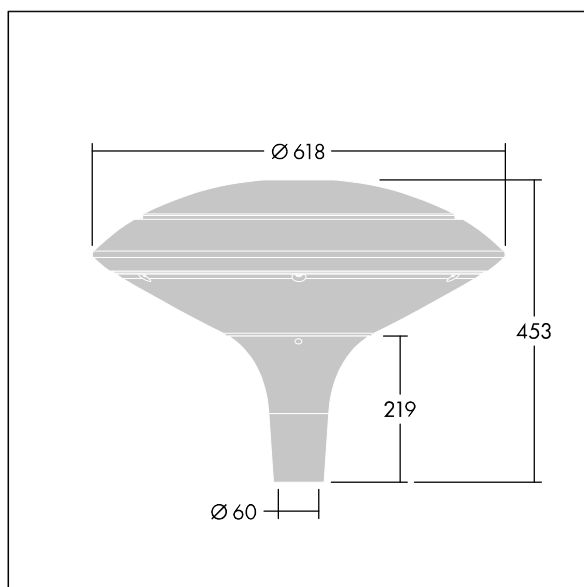

Plurio

96668653 PLD D 18L50-740 R/S BS 3550 T60 CL2 GY

THORN

Plurio

Plurio Direct: A decorative post-top LED lantern with radially symmetric distribution. LED driver with 18 LEDs driven at 500mA. Class II electrical, IP66, IK08. Base: cast aluminium, powder coated silver-grey. Canopy: disc shape, aluminium, textured silver-grey. Diffuser: UV stabilised, clear polycarbonate with anti-glare prisms. Direct, lens based optic with internal reflector. Equipped with 50% power reduction circuit, effective 3 hours before and 5 hours after a calculated midnight. It can be deactivated at installation with an easily accessible internal switch. Complete with 4000K LED. Post top mounting to Ø60mm column.

Upward lighting emissions below 1%.

Dimensions: Ø618 x 453 mm
Luminaire input power: 28 W
Luminaire luminous flux: 3538 lm
Luminaire efficacy: 126 lm/W
Weight: 11 kg
Scx: 0.151 m²

TLG_PLRL_F_DDC_GY.jpg

TLG_PLRL_M_DDC_T60.wmf