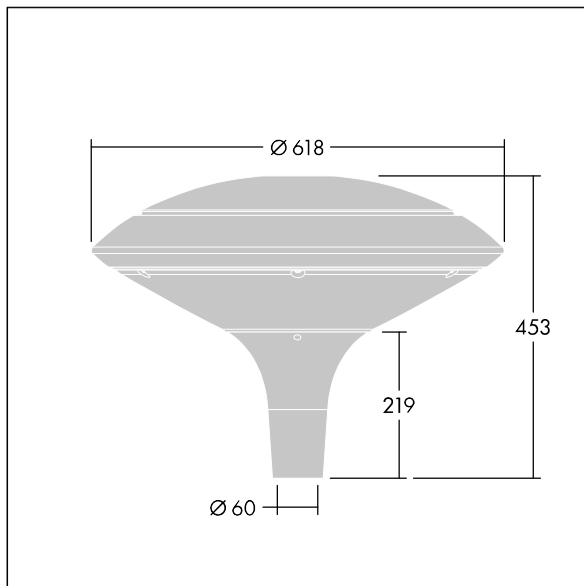

Plurio

THORN

96668651 PLD D 18L35-740 R/S BS 3550 T60 CL2 GY

Plurio

Plurio Direct: A decorative post-top LED lantern with radially symmetric distribution. LED driver with 18 LEDs driven at 350mA. Class II electrical, IP66, IK08. Base: cast aluminium, powder coated silver-grey. Canopy: disc shape, aluminium, textured silver-grey. Diffuser: UV stabilised, clear polycarbonate with anti-glare prisms. Direct, lens based optic with internal reflector. Equipped with 50% power reduction circuit, effective 3 hours before and 5 hours after a calculated midnight. It can be deactivated at installation with an easily accessible internal switch. Complete with 4000K LED. Post top mounting to Ø60mm column.

Upward lighting emissions below 1%.

Dimensions: Ø618 x 453 mm
Luminaire input power: 21 W
Luminaire luminous flux: 2577 lm
Luminaire efficacy: 123 lm/W
Weight: 11 kg
Scx: 0.151 m²

TLG_PLRL_F_DDC_GY.jpg

TLG_PLRL_M_DDC_T60.wmf