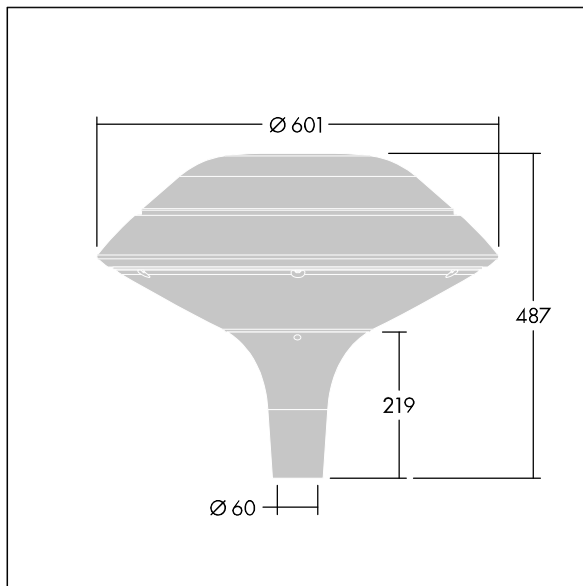

Plurio

96668649 PLD F 18L105-740 R/S BS 3550 T60 CL2 GY

THORN

Plurio

Plurio Direct: A decorative post-top LED lantern with radially symmetric distribution. LED driver with 18 LEDs driven at 1,05A. Class II electrical, IP66, IK08. Base: cast aluminium, powder coated silver-grey. Canopy: flat shape, aluminium, textured silver-grey. Diffuser: UV stabilised, clear polycarbonate with anti-glare prisms. Direct, lens based optic with internal reflector. Equipped with 50% power reduction circuit, effective 3 hours before and 5 hours after a calculated midnight. It can be deactivated at installation with an easily accessible internal switch. Complete with 4000K LED. Post top mounting to Ø60mm column.

Upward lighting emissions below 1%.

Dimensions: Ø601 x 487 mm
Luminaire input power: 60 W
Luminaire luminous flux: 6645 lm
Luminaire efficacy: 111 lm/W
Weight: 11 kg
Scx: 0.167 m²

TLG_PLRL_F_DFC_GY.jpg

TLG_PLRL_M_DFC_T60.wmf